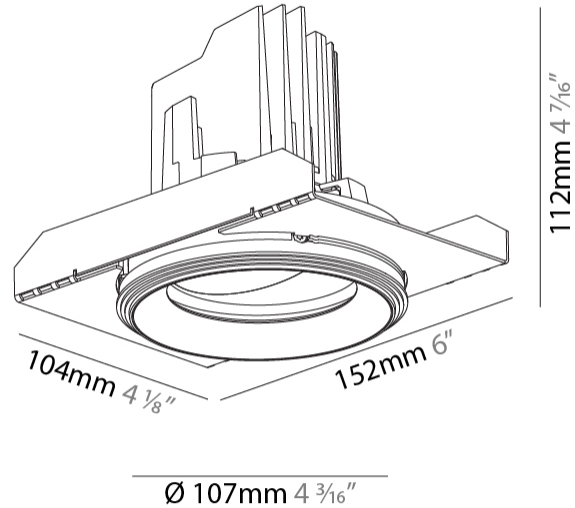

PHYSICAL

Shape: Round
Diameter (mm): 107
Diameter (in): 4 3/16
Height (mm): 112
Height (in): 4 7/16
Ceiling Thickness (mm): 10 / 12.5 / 15 / 25
Ceiling Thickness (in): 3/8 or 1/2 or 9/16 or 1
Min. Recessing Depth (mm): 130
Min. Recessing Depth (in): 5 1/8
Light Distribution: Adjustable / Downlight
Weight (kg): 0.596
Weight (lbs): 1.31
Fixture Finish: SSR / BKV / CWI / CRY / HAB / UFT / ITA / RUA / FTG / MYG / LOD / PUS / FRO / FUP / KIA / POP / BLS / SPG / MEY / GOH / GUM / CHC / COM / ABZ / JAG / OBR / MOS / ROR
Fixture Material: Aluminum Die Cast
Cut-out Measurements: Ø 111mm / 4 3/8"
Upon Request: Unique Ceiling Thickness

ELECTRICAL

Lamp Type: LED (Zhaga Standard)
Input Wattage (W): 13.2 / 16.5
Total Output Wattage (W): 12.1 / 14.7
Dimming: Tri-Mode (Non-Dimming and Phase Dimming (120Vac only) and 0-10V Dimming)
Driver Included: No
Driver Location: Recessed Housing
Driver Type: Constant Current - Universal
Driver Class: Class 2
Housing: See components
Input Voltage (V): 120 - 277
Constant Current (MA): 350

LED

Number of LEDs: 1
Color Temperature (°K): 2700 / 3000 / 3500 / 4000
Max. Delivered Lumen (lm): 850 / 950 / 1019 / 1040
Nominal Lumen (lm): 960 / 1070 / 1156 / 1180
CRI: >90 CRI
Lamp Life (hrs): 50000
Upon Request: RGB-W Tunable White Special Color Temperature Special LED

OPTICAL

Reflector: 10
Adjustability: Rotational 355°; Tilt 30°
Upon Request: Special Beam Angles

RATINGS AND CERTIFICATIONS